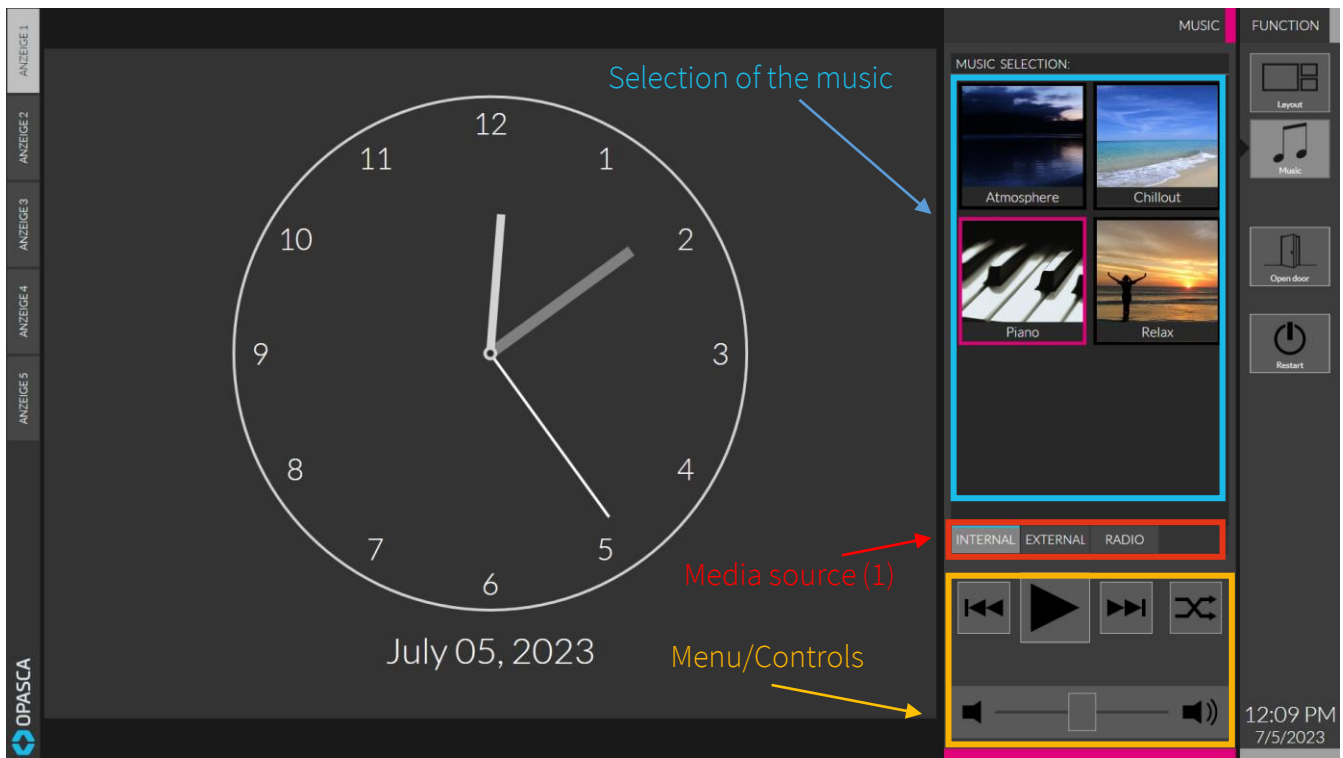

Individual music with Ambient Music

(1) Choose media source on the Cockpit Terminal

INTERN – Playback of music from the internal drive of the Cockpit Terminal

EXTERN – Playback of music from an external audio device (e.g., smartphone, iPod) via a separate connection option (AddOn External Music)

RADIO – Playback of internet music streams (AddOn Radio Streaming)

Notice:

- Only MP3 formats are supported (INTERNAL).
- For the Feature Radio Streaming, internet access must be provided by the customer.